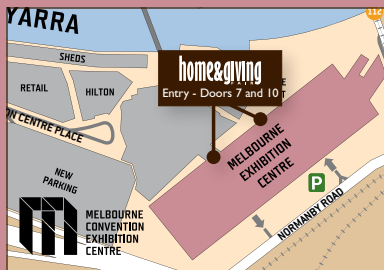

YOUR INVITATION TO  
**home&giving**  
 FAIR

**1-5 AUGUST 2009**

**MELBOURNE EXHIBITION CENTRE  
 & MELBOURNE SHOWGROUNDS**

Saturday 1 August – Tuesday 4 August, 9am to 6pm, Wednesday 5 August 9am to 3pm

**ADORI LEATHERGOODS**

Visit us at stand **E3 I02 Melbourne Showgrounds**

Phone: **03 9380 9122**

- With new products sourced from around the world, and a layout that is buyer-friendly, you'll *discover something different* at the August Home & Giving Fair
- Complimentary shuttle buses will run between Melbourne Exhibition Centre and Melbourne Showgrounds
- Refreshed and revitalised floor plan at Melbourne Exhibition Centre. Improved access to Fair entry at Door 10
- New parking area, bus terminal and Hilton Hotel located adjacent to Home & Giving Fair entry at Door 10 at Melbourne Exhibition Centre
- Free parking for the first 200 visitors each day at Melbourne Showgrounds
- Free retail improvement seminars in the Avenue Pavilion at Melbourne Showgrounds

**discover something different**

Children under 14 years are not admitted. Trade Only.