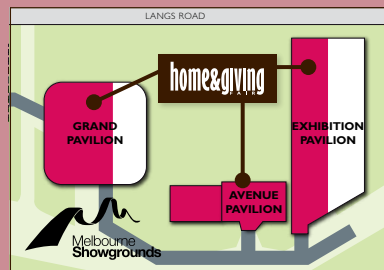

YOUR INVITATION TO  
**home&giving**  
 FAIR

**1-5 AUGUST 2009**

**MELBOURNE EXHIBITION CENTRE  
 & MELBOURNE SHOWGROUNDS**

Saturday 1 August – Tuesday 4 August, 9am to 6pm, Wednesday 5 August 9am to 3pm

**ADORI LEATHERGOODS**

Visit us at stand **E3 I02 Melbourne Showgrounds**

Phone: **03 9380 9122**

- With new products sourced from around the world, and a layout that is buyer-friendly, you'll *discover something different* at the August Home & Giving Fair
- Complimentary shuttle buses will run between Melbourne Exhibition Centre and Melbourne Showgrounds
- Refreshed and revitalised floor plan at Melbourne Exhibition Centre. Improved access to Fair entry at Door 10
- New parking area, bus terminal and Hilton Hotel located adjacent to Home & Giving Fair entry at Door 10 at Melbourne Exhibition Centre
- Free parking for the first 200 visitors each day at Melbourne Showgrounds
- Free retail improvement seminars in the Avenue Pavilion at Melbourne Showgrounds